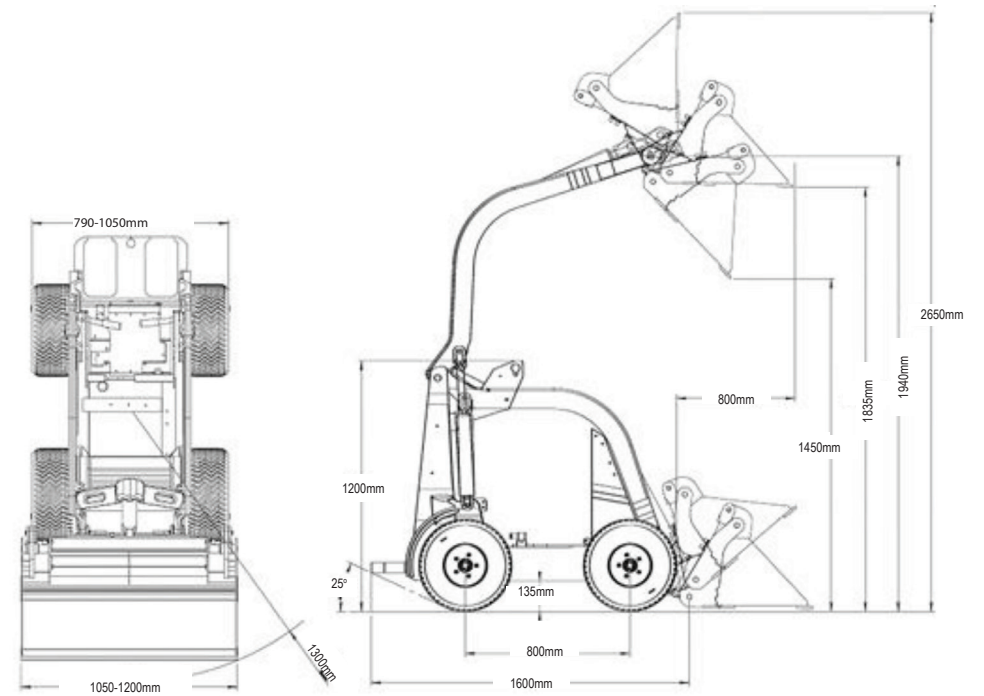

K9-4 | 990KG

PRODUCT SPECIFICATIONS

DINGO

Engine	
Engine Make	Yanmar TNV76
Power	27 hp
RPM	3,400
Performance	
Hydraulic Output	51 L/m
Max Travel Speed	7.5 km/h
Rated Lift Capacity	325kg WLL 600kg MLL