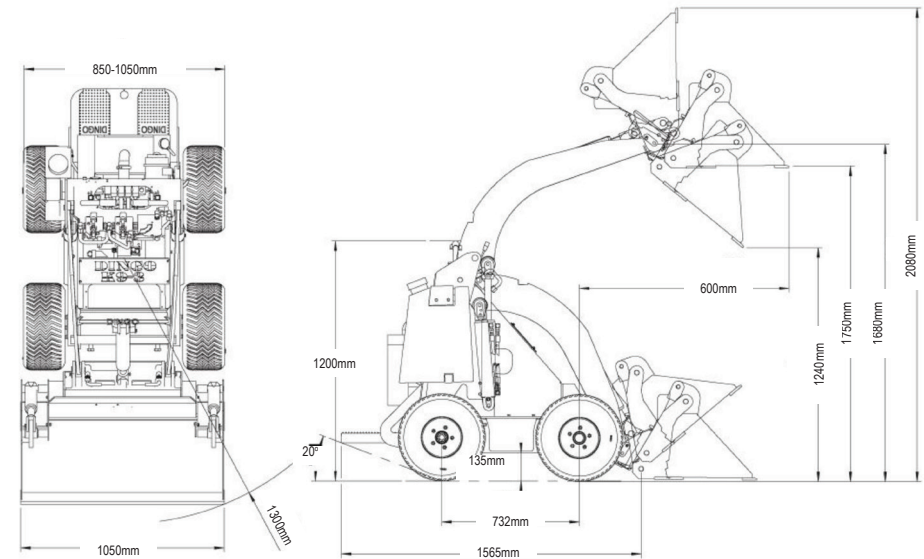

ALL ROUNDER | 722KG

PRODUCT SPECIFICATIONS

DINGO

Engine	
Engine Make	Kohler
Power	23 hp / 17 kw
Performance	
Hydraulic Output	47 L/m
Max Travel Speed	7 km/h
Rated Lift Capacity	2,75kg WLL 550kg MLL