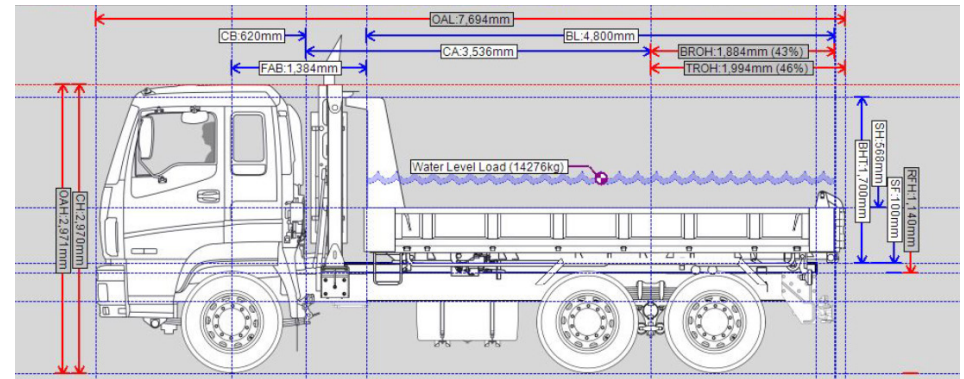

TIPPER TRUCK | 13T

PRODUCT SPECIFICATIONS

ISUZU

Specifications	
Model	Giga CXZ 415 Premium
Transmission	Isuzu MJX 12P
Engine	SITEC SERIES III 455
GCMR	54,000 kg
GVMR	24,000 kg
Front Axle Limit	6,600 kg
Rear Axle Limit	21,000 kg
Payload Weight	11,100 kg